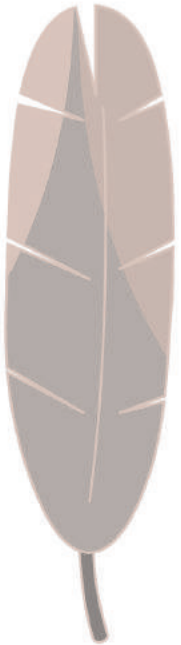

Designed by Fabiola Cristina Rodriguez Estrada