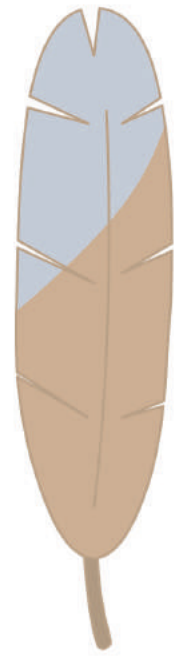

Designed by Fabiola Cristina Rodriguez Estrada

New Zealand
**GARDEN
BIRD
SURVEY**