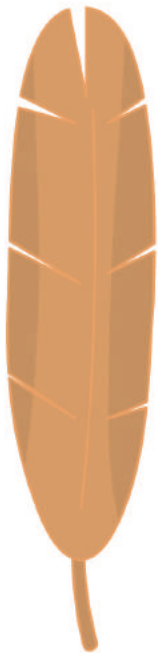

Designed by Fabiola Cristina Rodriguez Estrada

New Zealand
**GARDEN
BIRD
SURVEY**