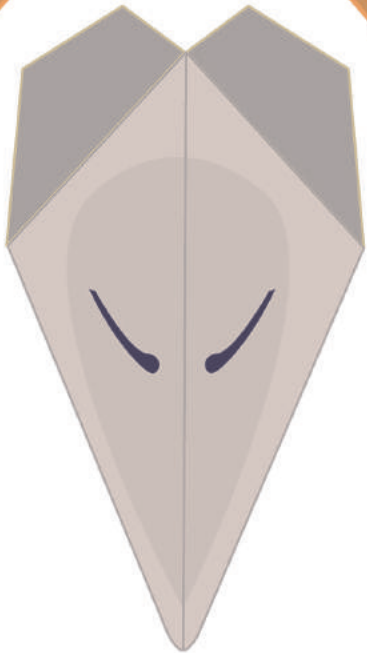

Designed by Fabiola Cristina Rodríguez Estrada

BELLBIRD

New Zealand
**GARDEN
BIRD
SURVEY**

Designed by Fabiola Cristina Rodriguez Estrada

New Zealand
**GARDEN
BIRD
SURVEY**

BLACKBIRD

Designed by Fabiola Cristina Rodriguez Estrada

New Zealand
**GARDEN
BIRD
SURVEY**

Designed by Fabiola Cristina Rodriguez Estrada

New Zealand
**GARDEN
BIRD
SURVEY**

DUNNOCK

Designed by Fabiola Cristina Rodriguez Estrada

FANTAIL

New Zealand
**GARDEN
BIRD
SURVEY**