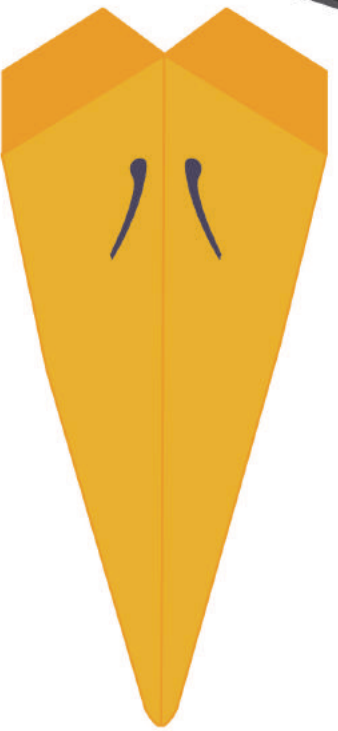

Designed by Fabiola Cristina Rodríguez Estrada

New Zealand
**GARDEN
BIRD
SURVEY**