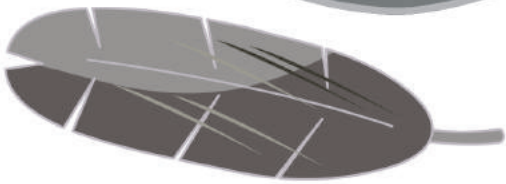

Designed by Fabiola Cristina Rodríguez Estrada

New Zealand
**GARDEN
BIRD
SURVEY**

GOLDFINCH

Designed by Fabiola Cristina Rodríguez Estrada

New Zealand
**GARDEN
BIRD
SURVEY**

Designed by Fabiola Cristina Rodríguez Estrada

GREY WARBLER

New Zealand
**GARDEN
BIRD
SURVEY**

Designed by Fabiola Cristina Rodriguez Estrada

HOUSE SPARROW

New Zealand
**GARDEN
BIRD
SURVEY**

Designed by Fabiola Cristina Rodriguez Estrada

New Zealand
**GARDEN
BIRD
SURVEY**