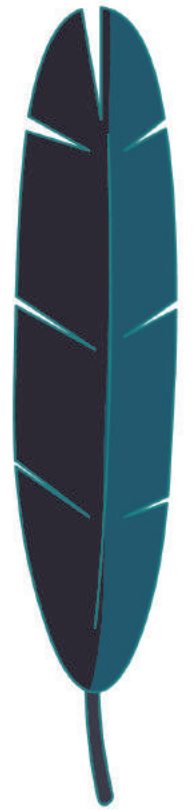

Designed by Fabiola Cristina Rodríguez Estrada