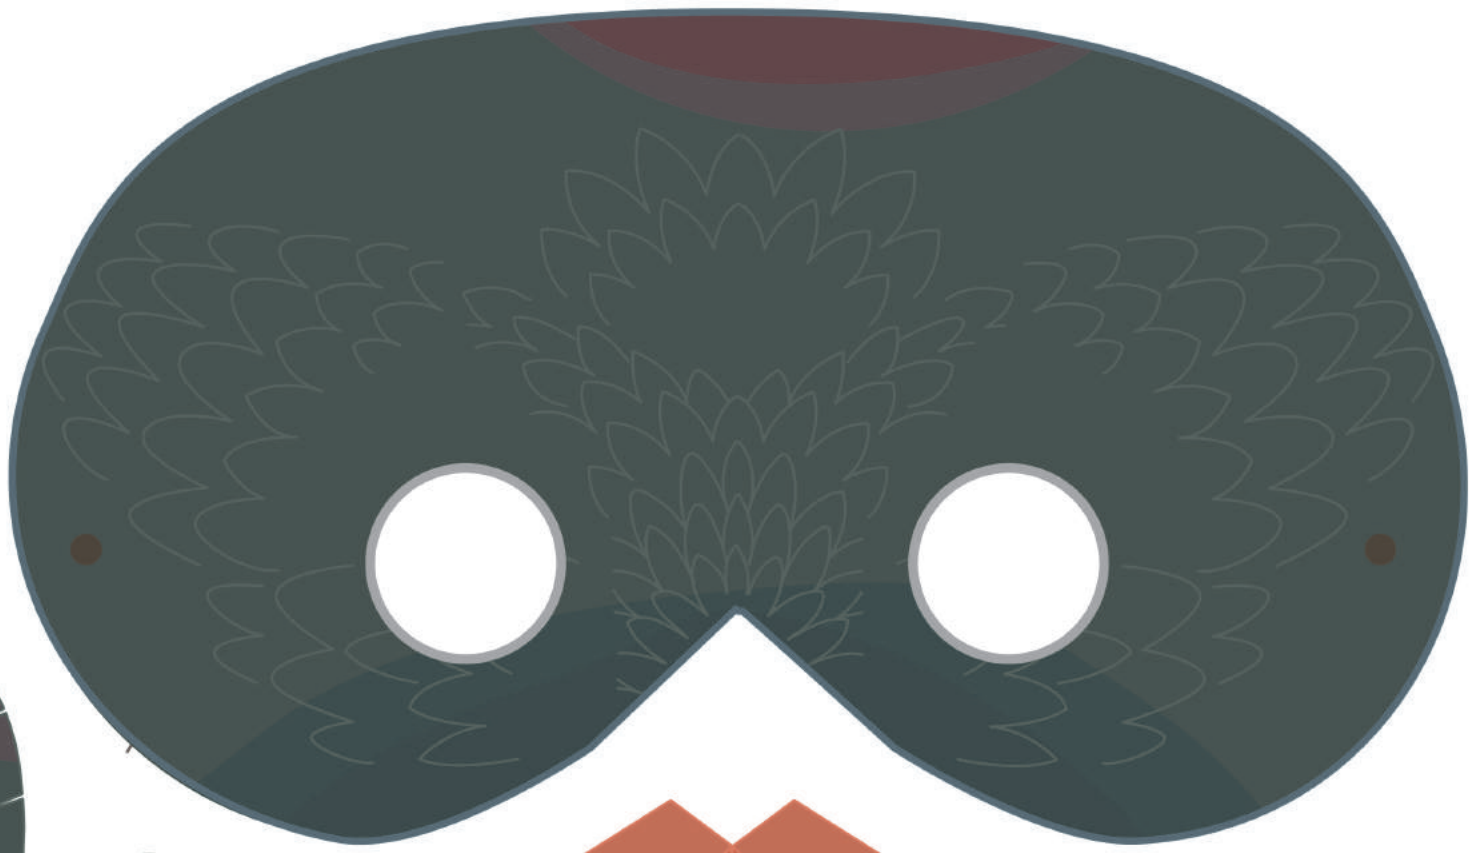

Designed by Fabiola Cristina Rodríguez Estrada

BELLBIRD

New Zealand
**GARDEN
BIRD
SURVEY**

Designed by Fabiola Cristina Rodriguez Estrada

New Zealand
**GARDEN
BIRD
SURVEY**

BLACKBIRD

Designed by Fabiola Cristina Rodriguez Estrada

GREY WARBLER

New Zealand
**GARDEN
BIRD
SURVEY**

Designed by Fabiola Cristina Rodriguez Estrada

HOUSE SPARROW

New Zealand
**GARDEN
BIRD
SURVEY**

Designed by Fabiola Cristina Rodriguez Estrada

New Zealand
**GARDEN
BIRD
SURVEY**