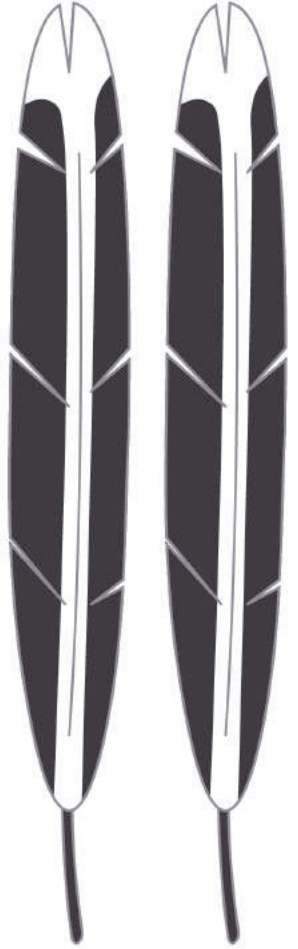

Designed by Fabiola Cristina Rodriguez Estrada