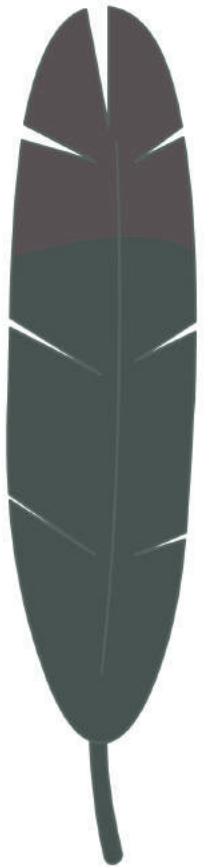

Designed by Fabiola Cristina Rodriguez Estrada

New Zealand
**GARDEN
BIRD
SURVEY**