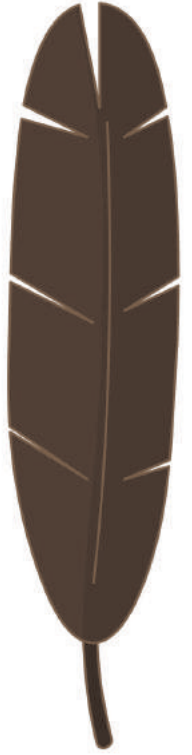

Designed by Fabiola Cristina Rodríguez Estrada

New Zealand
**GARDEN
BIRD
SURVEY**