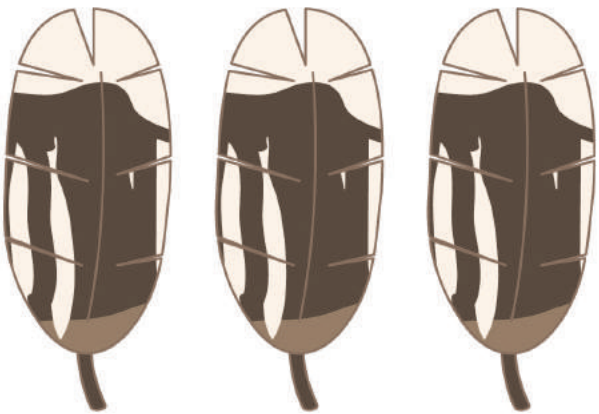

Designed by Fabiola Cristina Rodríguez Estrada

BELLBIRD

New Zealand
**GARDEN
BIRD
SURVEY**

Designed by Fabiola Cristina Rodriguez Estrada

New Zealand
**GARDEN
BIRD
SURVEY**

BLACKBIRD

Designed by Fabiola Cristina Rodriguez Estrada

New Zealand
**GARDEN
BIRD
SURVEY**

Designed by Fabiola Cristina Rodriguez Estrada

New Zealand
**GARDEN
BIRD
SURVEY**

DUNNOCK

Designed by Fabiola Cristina Rodriguez Estrada

FANTAIL

New Zealand
**GARDEN
BIRD
SURVEY**

Designed by Fabiola Cristina Rodríguez Estrada

New Zealand
**GARDEN
BIRD
SURVEY**

GOLDFINCH

Designed by Fabiola Cristina Rodríguez Estrada

New Zealand
**GARDEN
BIRD
SURVEY**

Designed by Fabiola Cristina Rodríguez Estrada