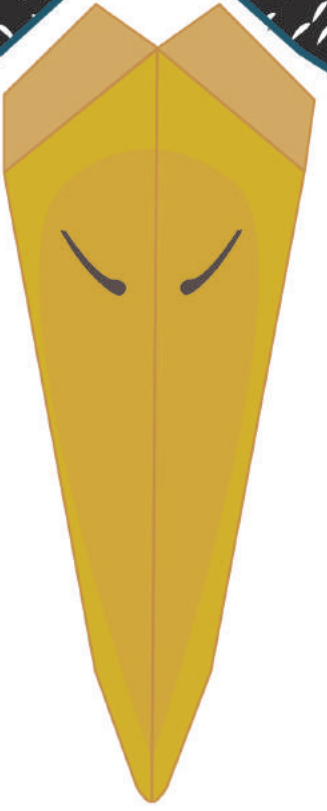

Designed by Fabiola Cristina Rodríguez Estrada