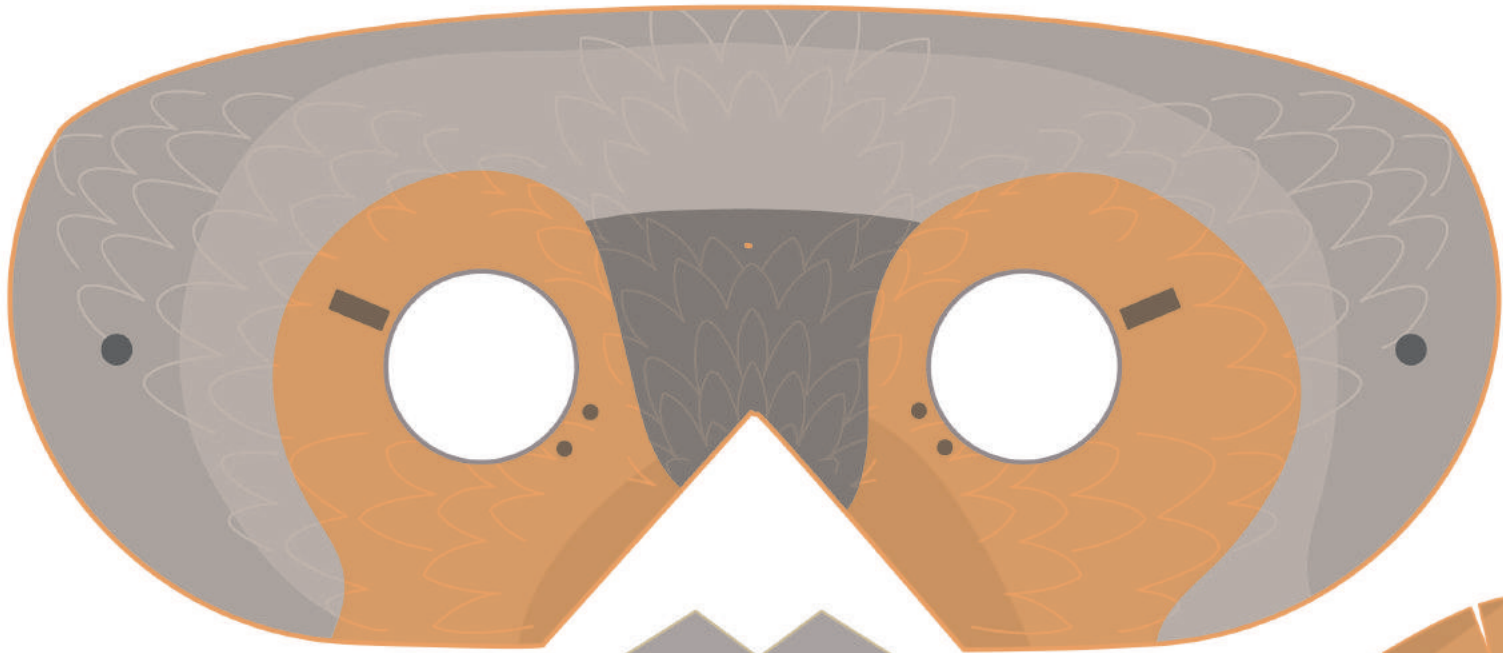

Designed by Fabiola Cristina Rodríguez Estrada

BELLBIRD

New Zealand
**GARDEN
BIRD
SURVEY**

Designed by Fabiola Cristina Rodriguez Estrada

New Zealand
**GARDEN
BIRD
SURVEY**

BLACKBIRD

Designed by Fabiola Cristina Rodriguez Estrada

New Zealand
**GARDEN
BIRD
SURVEY**

Designed by Fabiola Cristina Rodriguez Estrada

New Zealand
**GARDEN
BIRD
SURVEY**

DUNNOCK

Designed by Fabiola Cristina Rodriguez Estrada

FANTAIL

New Zealand
**GARDEN
BIRD
SURVEY**