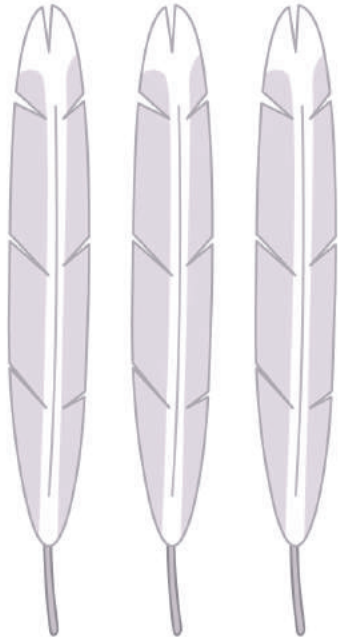

Designed by Fabiola Cristina Rodríguez Estrada

BELLBIRD

New Zealand
**GARDEN
BIRD
SURVEY**

Designed by Fabiola Cristina Rodriguez Estrada

New Zealand
**GARDEN
BIRD
SURVEY**

BLACKBIRD

Designed by Fabiola Cristina Rodriguez Estrada

New Zealand
**GARDEN
BIRD
SURVEY**

Designed by Fabiola Cristina Rodriguez Estrada

New Zealand
**GARDEN
BIRD
SURVEY**

DUNNOCK

Designed by Fabiola Cristina Rodriguez Estrada

FANTAIL

New Zealand
**GARDEN
BIRD
SURVEY**

Designed by Fabiola Cristina Rodríguez Estrada

New Zealand
**GARDEN
BIRD
SURVEY**

GOLDFINCH

Designed by Fabiola Cristina Rodríguez Estrada

New Zealand
**GARDEN
BIRD
SURVEY**

Designed by Fabiola Cristina Rodríguez Estrada