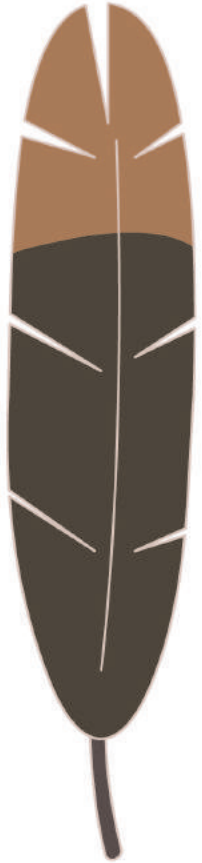

Designed by Fabiola Cristina Rodriguez Estrada