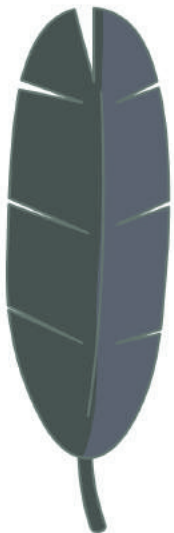

Designed by Fabiola Cristina Rodriguez Estrada

New Zealand
**GARDEN
BIRD
SURVEY**