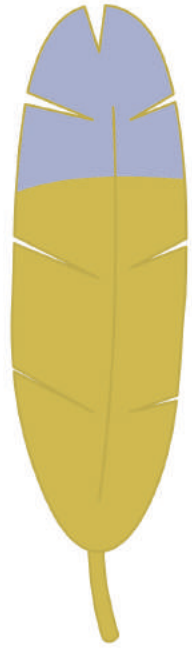

Designed by Fabiola Cristina Rodriguez Estrada

New Zealand
**GARDEN
BIRD
SURVEY**