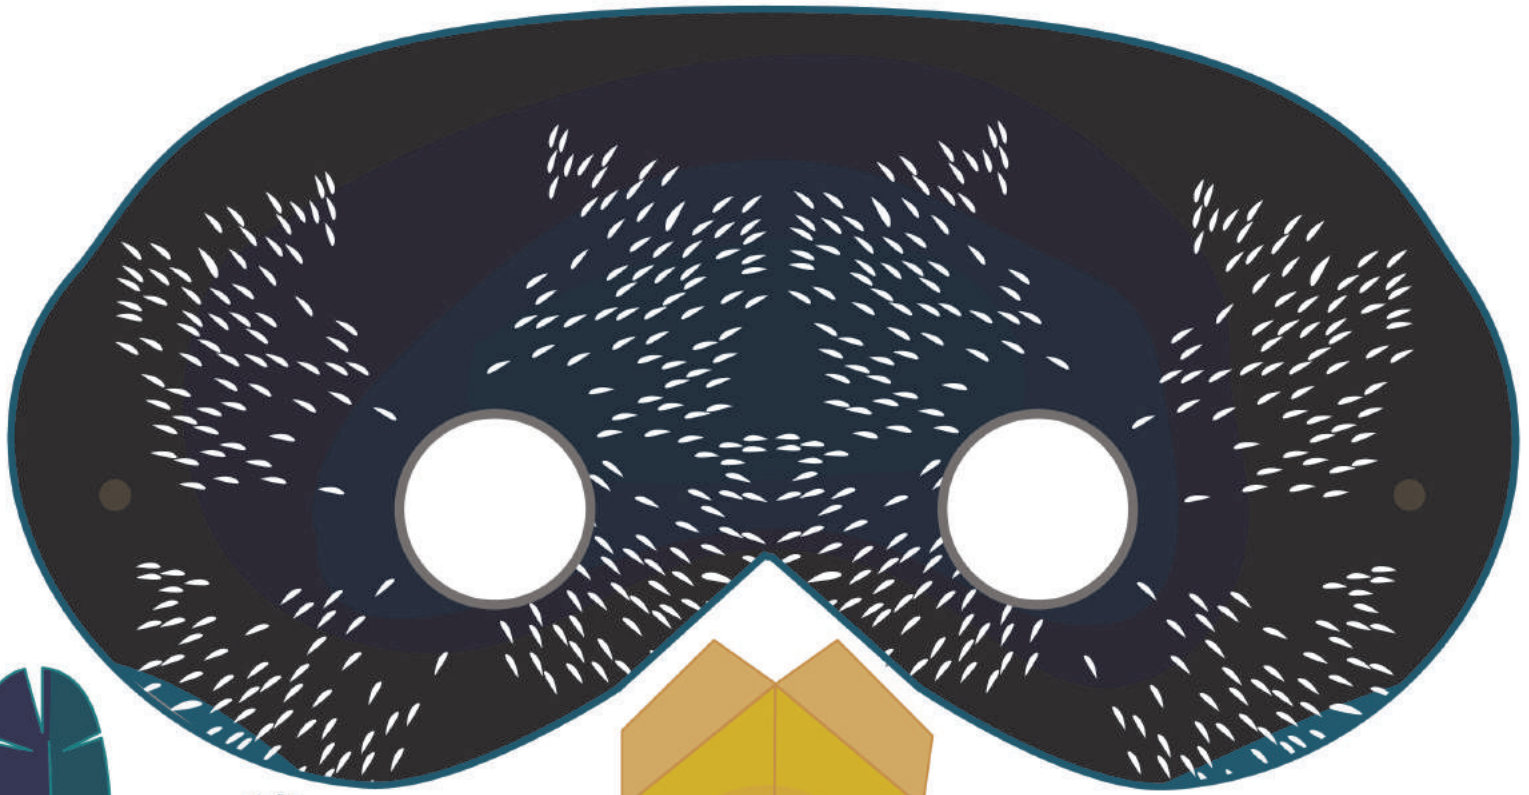

Designed by Fabiola Cristina Rodríguez Estrada