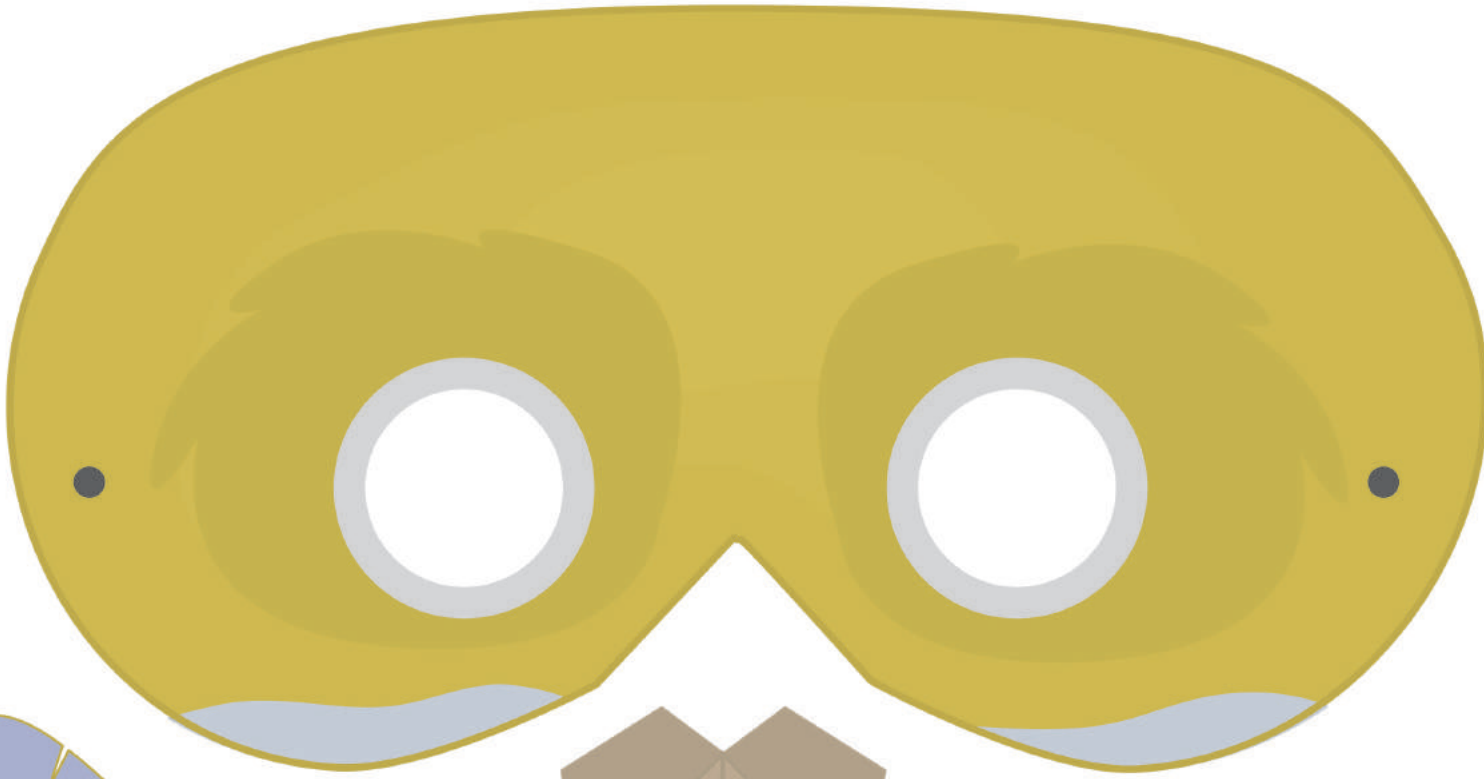

Designed by Fabiola Cristina Rodríguez Estrada

BELLBIRD

New Zealand
**GARDEN
BIRD
SURVEY**

Designed by Fabiola Cristina Rodriguez Estrada

New Zealand
**GARDEN
BIRD
SURVEY**

BLACKBIRD

Designed by Fabiola Cristina Rodriguez Estrada

GREY WARBLER

New Zealand
**GARDEN
BIRD
SURVEY**

Designed by Fabiola Cristina Rodriguez Estrada

HOUSE SPARROW

New Zealand
**GARDEN
BIRD
SURVEY**

Designed by Fabiola Cristina Rodriguez Estrada

New Zealand
**GARDEN
BIRD
SURVEY**

Designed by Fabiola Cristina Rodríguez Estrada

New Zealand
**GARDEN
BIRD
SURVEY**

MYNA

Designed by Fabiola Cristina Rodriguez Estrada

New Zealand
**GARDEN
BIRD
SURVEY**

Designed by Fabiola Cristina Rodríguez Estrada