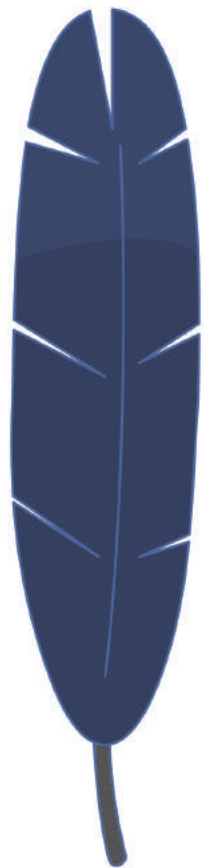

Designed by Fabiola Cristina Rodriguez Estrada

New Zealand
**GARDEN
BIRD
SURVEY**