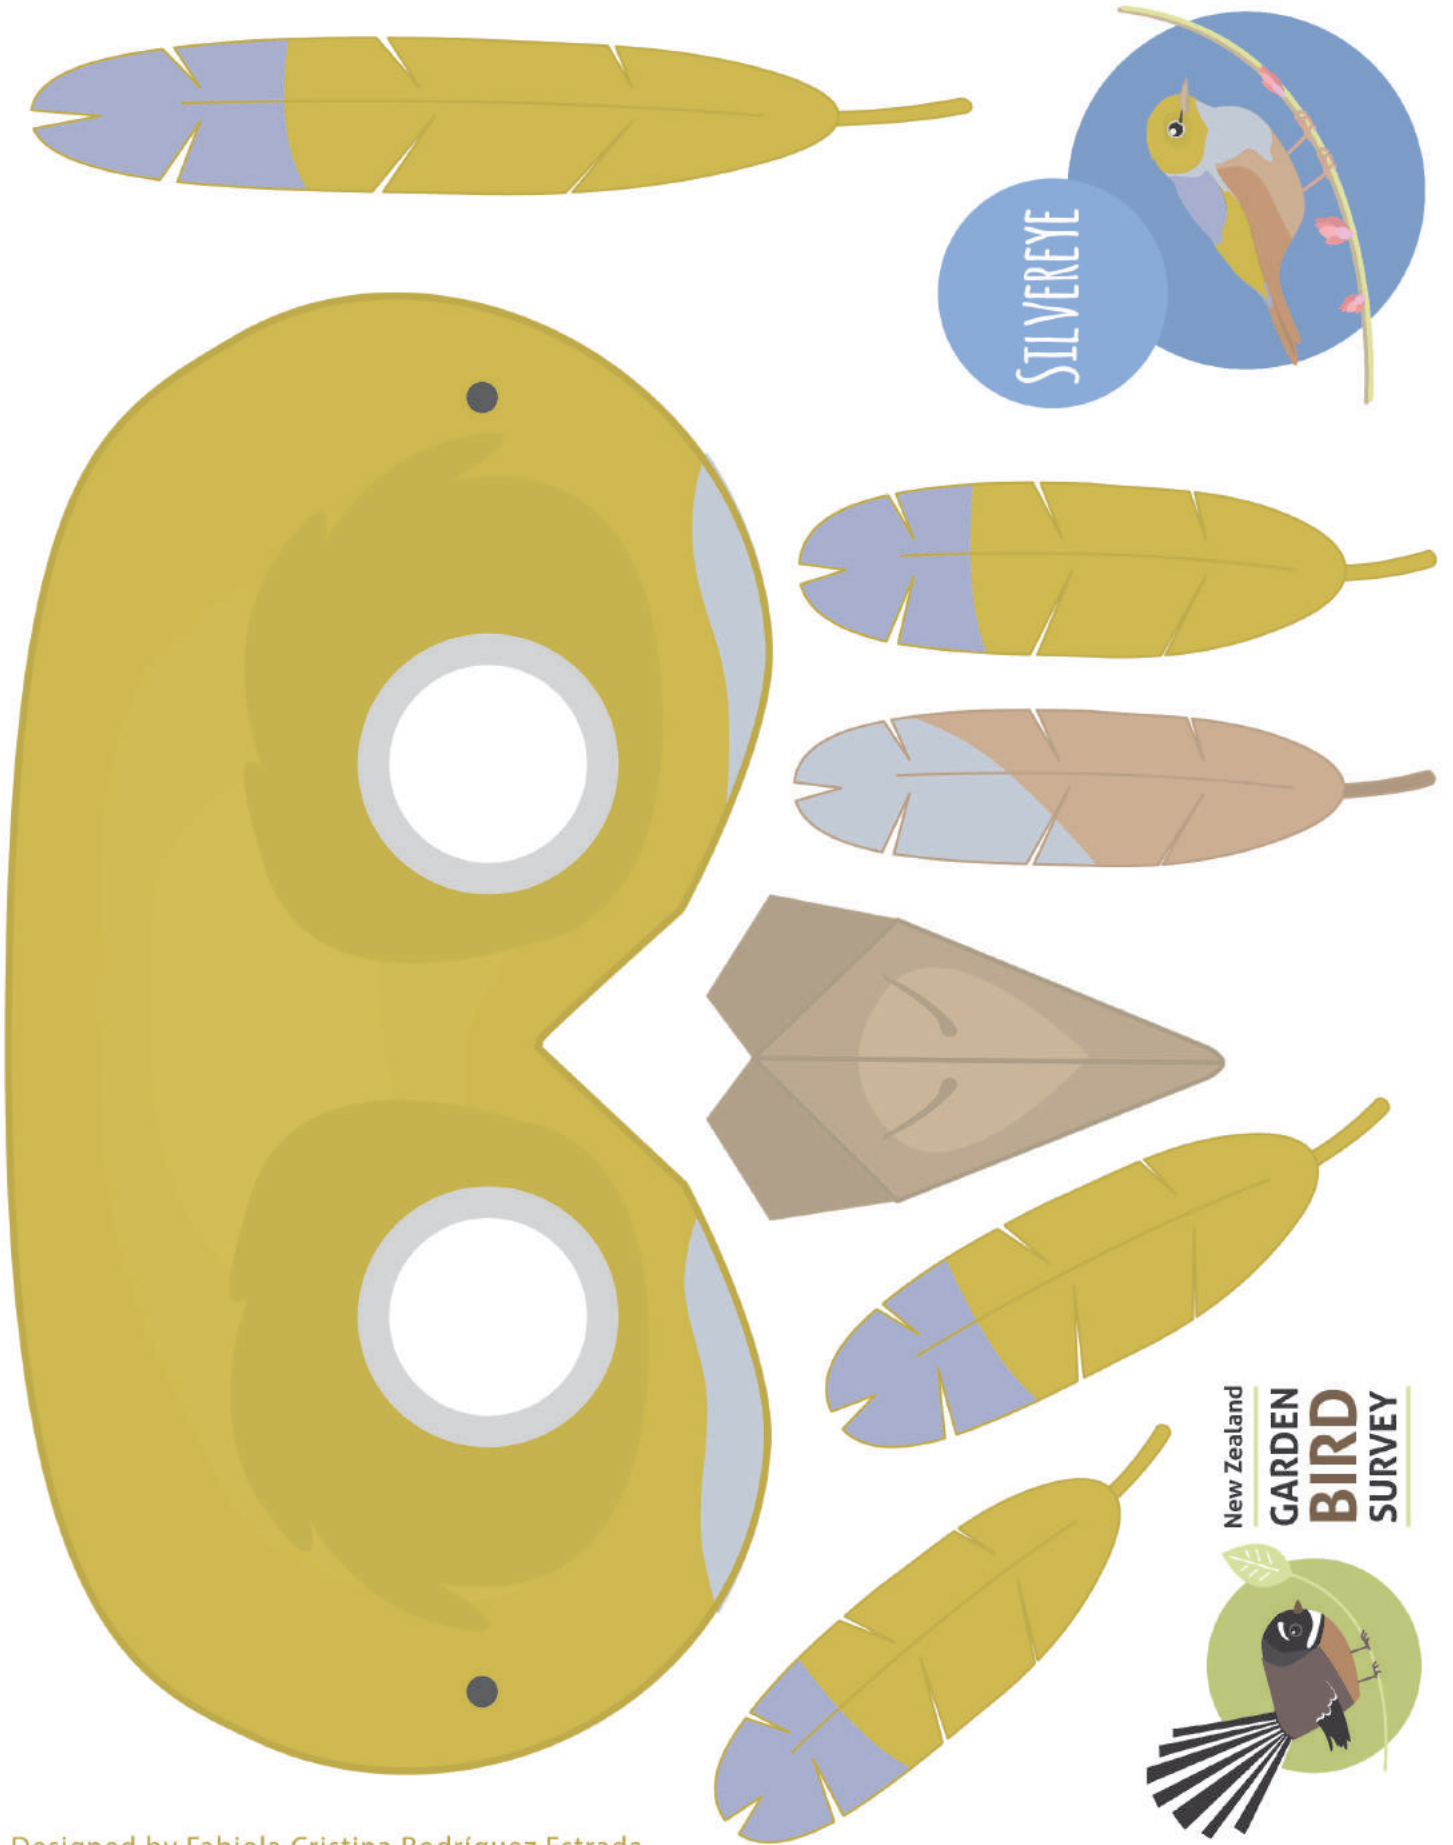

Designed by Fabiola Cristina Rodríguez Estrada