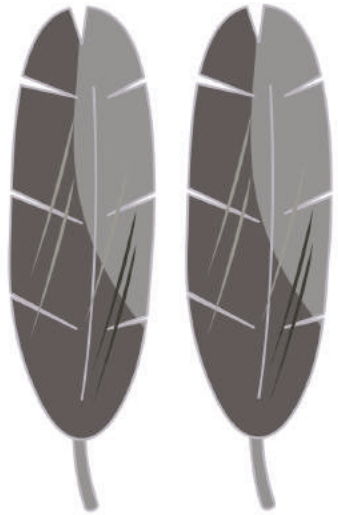

Designed by Fabiola Cristina Rodríguez Estrada