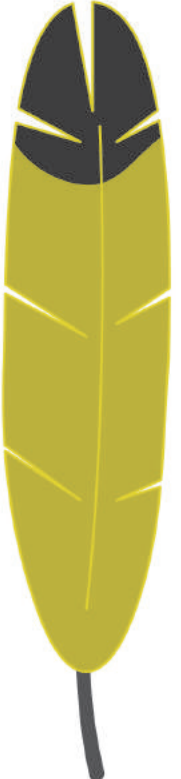

Designed by Fabiola Cristina Rodríguez Estrada

New Zealand
**GARDEN
BIRD
SURVEY**