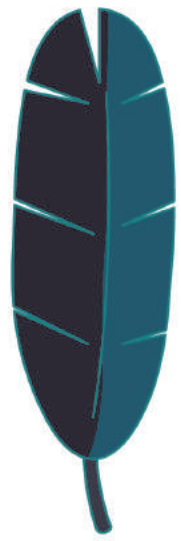

Designed by Fabiola Cristina Rodríguez Estrada